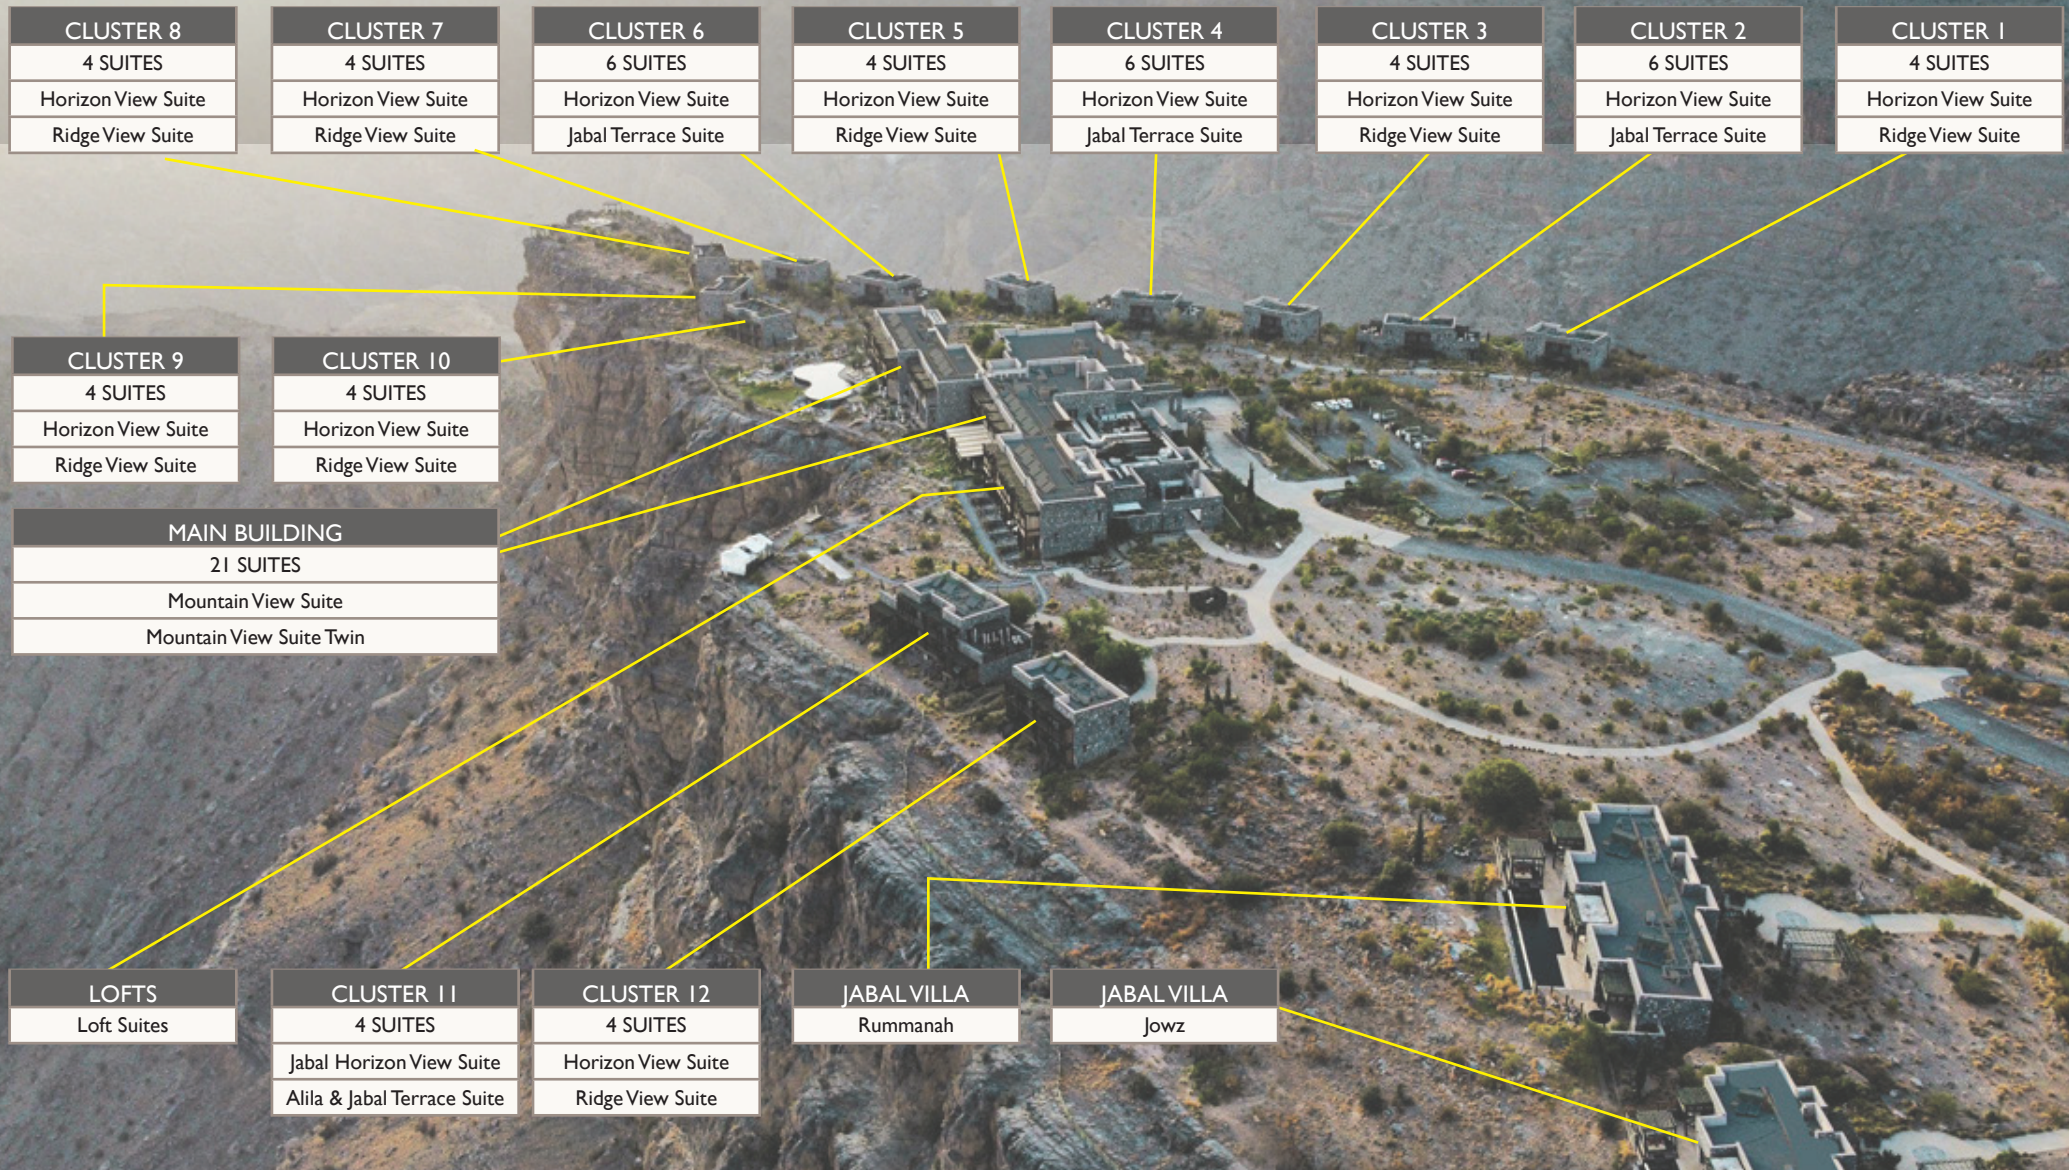

RESORT LAYOUT WITH SMART CLUSTER NUMBERING

CLUSTER 8
4 SUITES
Horizon View Suite
Ridge View Suite

CLUSTER 7
4 SUITES
Horizon View Suite
Ridge View Suite

CLUSTER 6
6 SUITES
Horizon View Suite
Jabal Terrace Suite

CLUSTER 5
4 SUITES
Horizon View Suite
Ridge View Suite

CLUSTER 4
6 SUITES
Horizon View Suite
Jabal Terrace Suite

CLUSTER 3
4 SUITES
Horizon View Suite
Ridge View Suite

CLUSTER 2
6 SUITES
Horizon View Suite
Jabal Terrace Suite

CLUSTER 1
4 SUITES
Horizon View Suite
Ridge View Suite

CLUSTER 9
4 SUITES
Horizon View Suite
Ridge View Suite

CLUSTER 10
4 SUITES
Horizon View Suite
Ridge View Suite

MAIN BUILDING
21 SUITES
Mountain View Suite
Mountain View Suite Twin

Luxury Accommodation – 84 suites and 2 villas

Ranging in size from 700 to 5,066 sq.ft, the resort's 86 beautifully appointed suites & villas are located within the main hotel building or arranged in individual clusters of four to six suites, generously spaced out around the clifftop to maximise privacy and uninterrupted views over the mountains and down into the gorges. The suites of this resort in Oman surround guests in contemporary style, laced with an authentic flavour of the destination in décor that celebrates Oman's rich history and culture. Earthy tones of wood and stone are accented with rugs and furnishings in bold yet warm hues, while the leaves of the juniper tree, hand-painted on a wall in every suite by a local artist, bring an element of nature indoors. A beautiful finishing touch to these charming oases of comfort and elegance.